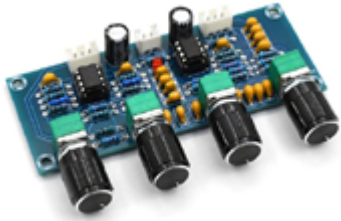

# A901

## XH-A901 NE5532 Tone Board Preamp With Treble Bass

- Product Model: XH-A901
- Input Voltage: DC12-24V
- Number of Channels: Two channel
- Chip: Two NE5532
- Especially suitable for watching movies in 3D effect is stronger.
- It is safe to use, durable.
- Lightweight and portable to taken outside.
- It is the best replacement for your old, broken one.
- High-quality and cost-effective exquisite components from leading manufacturers.